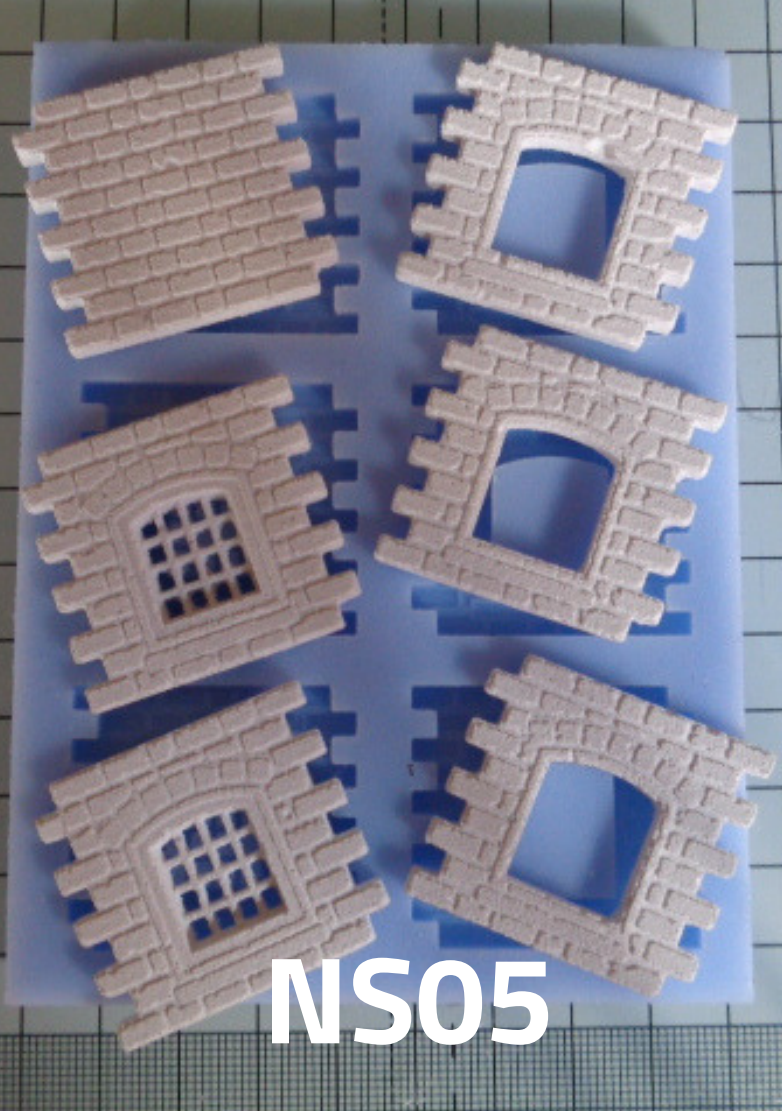

Stone Casting Moulds

With our NS Stone Range of
moulds the building
possibilities are endless

NS01

NS02

NS03

NS04

NS13

NS14

NS15

See all or roofs and detailing online at www.scalecast.co.uk

Below are just a few of the building possibilities with this range

Goods Shed

Overview

Building plans for real stone Goods Shed from www

Download FREE now at